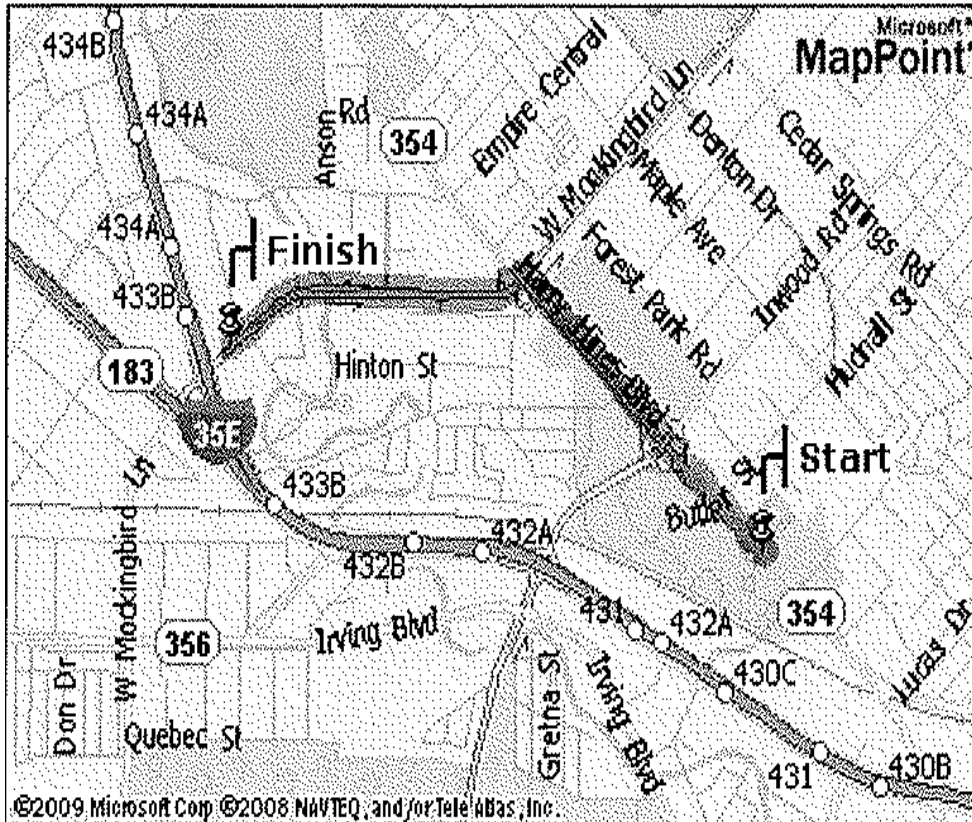

Directions:

Departing from

Parkland Health & Hospital System

5201 Harry Hines Blvd., Dallas, Texas 75235

- 1: Depart Start on Lofland St (North-East)
- 2: Turn Left (North-West) onto SR-354 Loop (Harry Hines Blvd)
- 3: Keep Straight onto Harry Hines Blvd
- 4: Turn Left (South-West) onto W. Mockingbird Lane
- 5: Arrive at

Radisson Hotel & Suites Dallas-Love Field

1241 West Mockingbird Lane

Dallas, Texas 75247

Phone: 214-630-7000

Total Distance: 2.2 miles

Estimated Time: 4 minutes